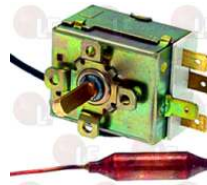

COMENDA 120519
COMENDA 332821

COMENDA 120520

COMENDA 161127

COMENDA 120522