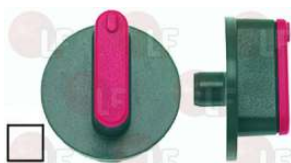

Knobs

3241095 TWO-COLOUR KNOB $\varnothing$ 42 mm
square hole 5x5 mm
for selector switch