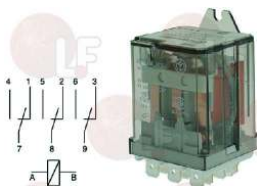

COMENDA 120460

3351008 RELAY 62.83 16A 230V 50/60Hz
3 switching contacts
for CIMBALI MAGNUM-SPECIAL-6/S-6/SNEW
for FAEMA MD3000
for SILANOS 030A-N50/90/700-E1000

COMENDA 120447

COMENDA 120459

3351092 THERMAL RELAY 2/3.3A 230V
for DISHWASHER C1000E-C1001M-C1300E-C1301M-
LC1200-LC412-LC700-LC900